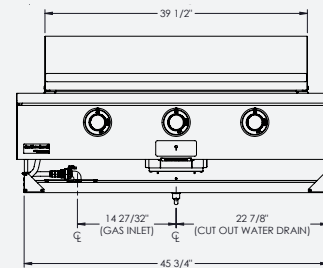

PLAN VIEW

Note: Please refer to installation manual for detailed drawings.

FRONT VIEW