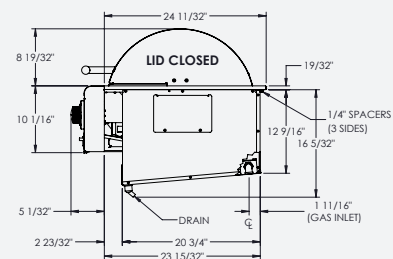

48" ROCKWELL SOCIAL GRILL

CRG-48BN00-A
CRG-48BL00-A

FEATURES

- World's first social grill with fully disappearing lid.
- Enjoy a 360-degree grilling experience, allowing you to interact with friends and family from every angle.
- Built-in for seamless integration into your luxury outdoor kitchen.
- Three 20,000 BTU 304 Stainless Steel Patented Crossflame® Burners.
- Easy to clean pull-out tray for grease management.
- 666 sq. inch cooking surface.
- 304 Series Stainless Steel interior and exterior.
- Pair with any True Residential undercounter model for the ultimate outdoor kitchen package.

CUSTOMIZE YOUR CALIBER

Customize your Caliber with a variety of finish and hardware options at true-caliber.com.

CUSTOMIZATION

SPECIFICATIONS

Cutout Dimensions (w x d x h)	46$\frac{3}{4}$" x 23$\frac{7}{8}$" x 16$\frac{3}{4}$" ($\frac{1}{8}$" tolerance) *HEIGHT DOES INCLUDE DRAIN VALVE
Cooking Surface Dimensions (w x d)	36" x 18.5"
Crated Weight (lbs.)	248
Burners	3
Cooking Grate Type	Stainless Steel Grill
Ignition Type	Integrated Piezo Electric (no power required)
Fuel	Natural Gas or Liquid Propane
Gas Requirements	4" W.C. for Natural Gas 11" W.C. for Liquid Propane

ACCESSORIES (OPTIONAL)

The Caliber Grill Cover - For the Rockwell Social Grill, this cover offers superior sun and weather protection, as well as built-in weighted sand bags to hold it securely in place.

WARRANTY

- 1 year full (parts & labor)
- 3 year grill system (parts)

PLAN VIEW

Note: Please refer to installation manual for detailed drawings.

FRONT VIEW

TOP VIEW

SIDE VIEW 1

SIDE VIEW 2

*Dimensions may vary +/- 1/8"