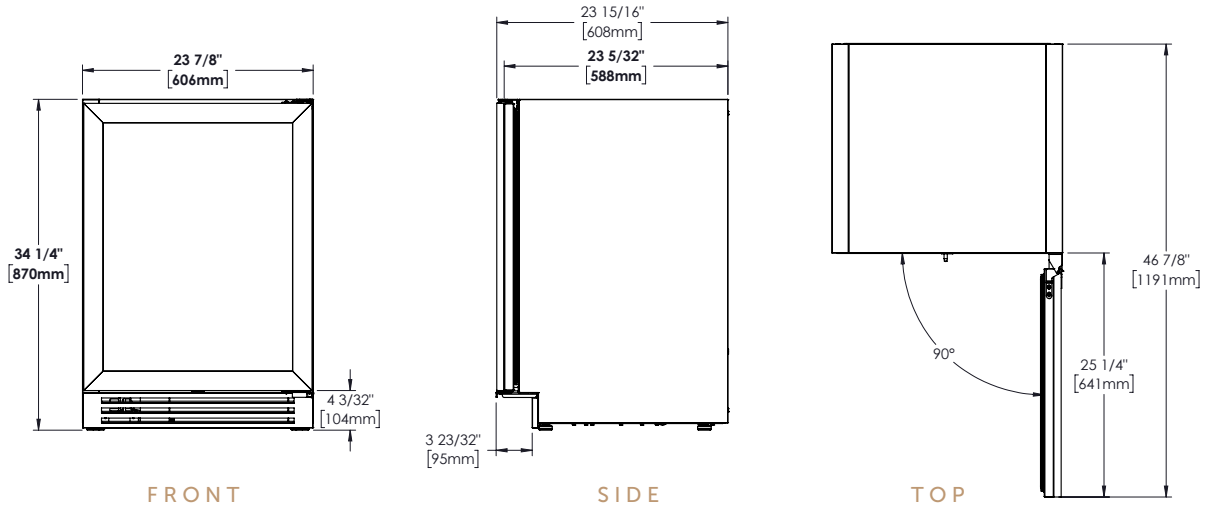

SPECIFICATIONS

Dimensions (w x h x d) 23⁷/₈" x 34¹/₄" x 23⁷/₈"

Cutout Dimensions (w x h x d) 24" x 34¹/₂" x 24"

Standard Overlay Panel (w x h x d) 23⁵/₈" x 30¹/₈" x 3³/₄"

Panel provided by others. Other installation options available. Consult install guide for details.

Capacity (cu. ft.) 5.6  x 207

Temperature Range 33°F - 47°F

Weight (lbs.) 185

Voltage 115/60/1  115/60/1 NEMA-5-15R

Amps 1.9

Annual Energy Consumption (kwh) 280

Power Cord Length (ft.) 8

Energy Star Rated Yes

*NOTE: Overlay models have black powder coated steel exteriors.

24" OVERLAY READY DOOR UNDERCOUNTER REFRIGERATOR

TUR-24-R/L-OP-C – (shown with a 3/4" cabinetry panel)

OPENING DIMENSIONS

MODEL OPTIONS

MODEL	FINISH
TUR-24-R-OP-C	Overlay solid door right-hinged
TUR-24-L-OP-C	Overlay solid door left-hinged