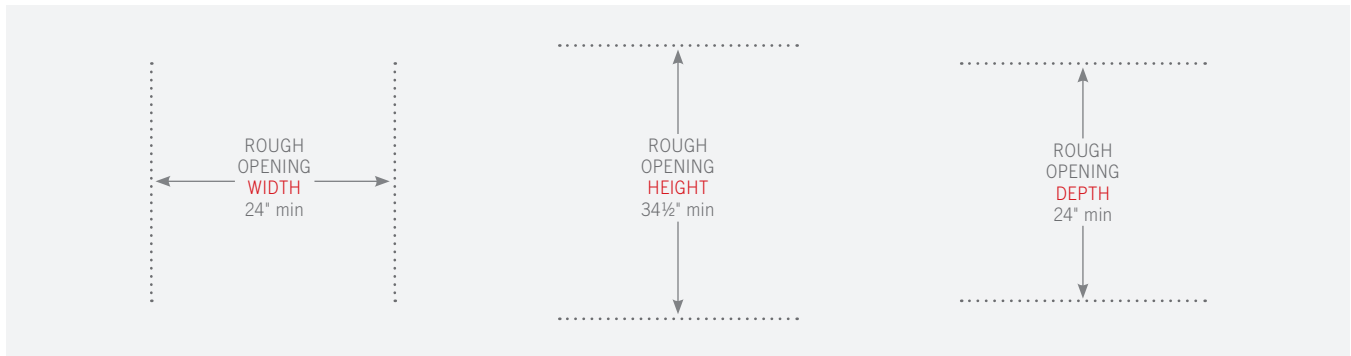

24" OVERLAY READY DOOR UNDERCOUNTER REFRIGERATOR

TUR-24-R/L-OP-C

TUR-24-R-OP-C (Right hinged)

TUR-24-L-OP-C (Left hinged)

FEATURES

- Environmentally friendly R600a refrigerant.
- Industry exclusive, 300-series stainless steel interior.*
- Zero-clearance hinging allows for integrated installation.
- Patented TruLumina® LED lighting gently illuminates your product and allows you to choose from 14 different color options with the push of a button.
- True Precision Control® with steel touch technology and readout provides digital accuracy.
- Balanced, forced-air refrigeration system enables rapid product pull down and even temperature throughout.
- TrueFlex® shelving system allows for adjustable organization options.
- Sabbath mode compliant.
- All undercounter models UL rated for outdoor use.

SPECIFICATIONS

Dimensions (w x h x d) 23⁷/₈" x 34¹/₄" x 23⁷/₈"

Cutout Dimensions (w x h x d) 24" x 34¹/₂" x 24"

Standard Overlay Panel (w x h x d) 23⁵/₈" x 30¹/₈" x 3³/₄"

Panel provided by others. Other installation options available. Consult install guide for details.

*NOTE: Overlay models have black powder coated steel exteriors.

24" OVERLAY READY DOOR UNDERCOUNTER REFRIGERATOR

TUR-24-R/L-OP-C – (shown with a 3/4" cabinetry panel)

OPENING DIMENSIONS

MODEL OPTIONS

MODEL	FINISH
TUR-24-R-OP-C	Overlay solid door right-hinged
TUR-24-L-OP-C	Overlay solid door left-hinged