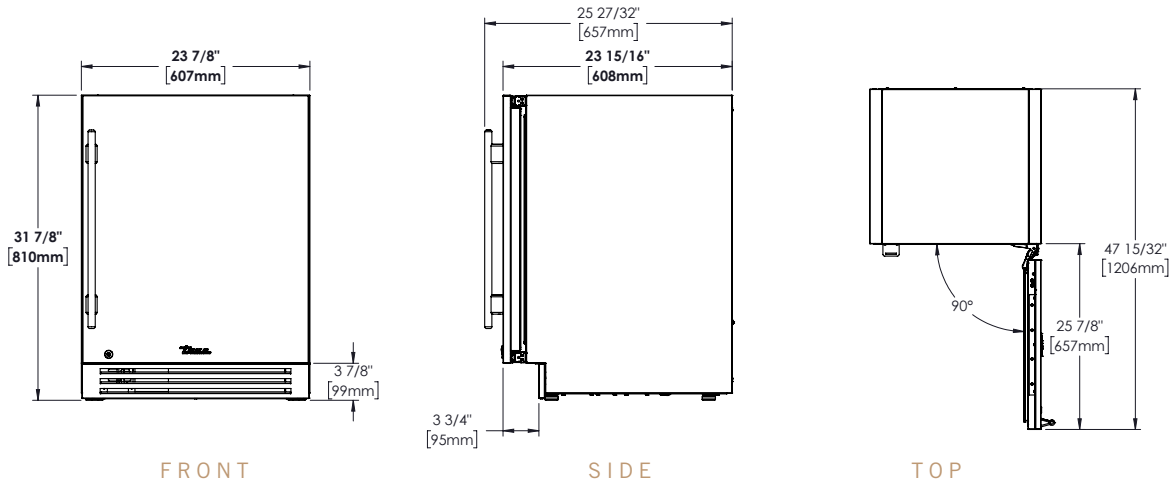

ORGANIZATION

- Five pull-out PVC coated wire wine racks for storage of 7 bottles each.
 - Shelf dimensions: 17¹/₁₆" W x 16⁷/₈" L.
- One floor wine cradle for storage of 5 bottles.

BUILD YOUR TRUE

Customize your True with a variety of finish and hardware options at true-residential.com/custom.

TUWADA-24-RS-A~S

SPECIFICATIONS

Dimensions (w x h x d) 23⁷/₁₆" x 31⁷/₁₆" x 23¹⁵/₁₆"

Cutout Dimensions (w x h x d) 24" x 32" x 24"

Other installation options available, consult install guide

Capacity (bottles) 40

Temperature Range 40°– 65°F (4.4°– 18.3°C)

Weight (lbs.) 225

Voltage 115/60/1 115/60/1 NEMA-5-15R

Amps 0.8

Annual Energy Consumption (kWh) 195

Power Cord Length (ft.) 10

Energy Star Rated –

24" STAINLESS SOLID DOOR WINE CABINET

TUWADA-24-LS/RS-A~S

OPENING DIMENSIONS

MODEL OPTIONS

MODEL	FINISH
TUWADA-24-LS-A~S	Stainless solid door, left hinged
TUWADA-24-RS-A~S	Stainless solid door, right hinged

Overlay panel ready version also available.