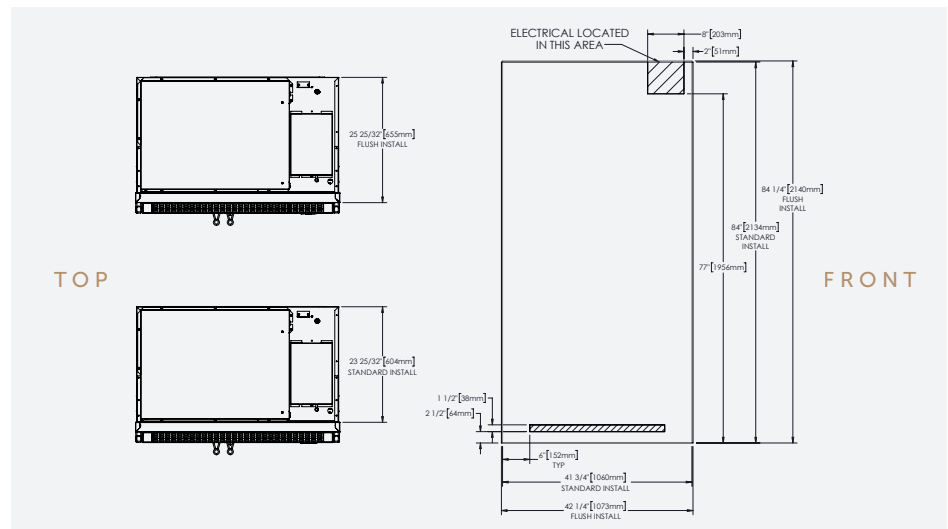

SPECIFICATIONS

Dimensions (w x h x d)	42" x 84" x 24"
Cutout Dimensions (w x h x d)	
Flush Opening	42¼" x 84¼" x 26"
Standard Opening	41¾" x 84" x 24"
Capacity (cu. ft.) – Refrigerator	15.8
Capacity (cu. ft.) – Freezer	8.8
Temperature Range – Refrigerator	33°F – 42°F
Temperature Range – Freezer	-4°F – 4°F
Water Supply	¼" O.D. braided stainless steel or PEX tubing (¼" O.D. lines and fittings not included). Note: Copper line is not recommended.
Flow Rate (gpm/lpm)	0.5 / 1.89
Operating Pressure psi (kPa)	30 (207) – 100 (689)
Incoming Water Temperature	33 – 100°F (0.6 – 38°C)
Weight (lbs.)	720
Voltage	115/60/1  115/60/1 NEMA-5-15R
Amps	5.2
Annual Energy Consumption (kwh)	562
Refrigerant Type	r600a
Power Cord Length (ft.)	9
Energy Star Rated	Yes

42" SIDE BY SIDE REFRIGERATOR WITH SOLID STAINLESS STEEL DOORS

TR-42SBS-SS-C

OPENING DIMENSIONS

FLUSH OPENING

WIDTH	HEIGHT	DEPTH
42 1/4"	84 1/4"	26"

STANDARD OPENING

WIDTH	HEIGHT	DEPTH
41 3/4"	84"	24"

MODEL OPTIONS