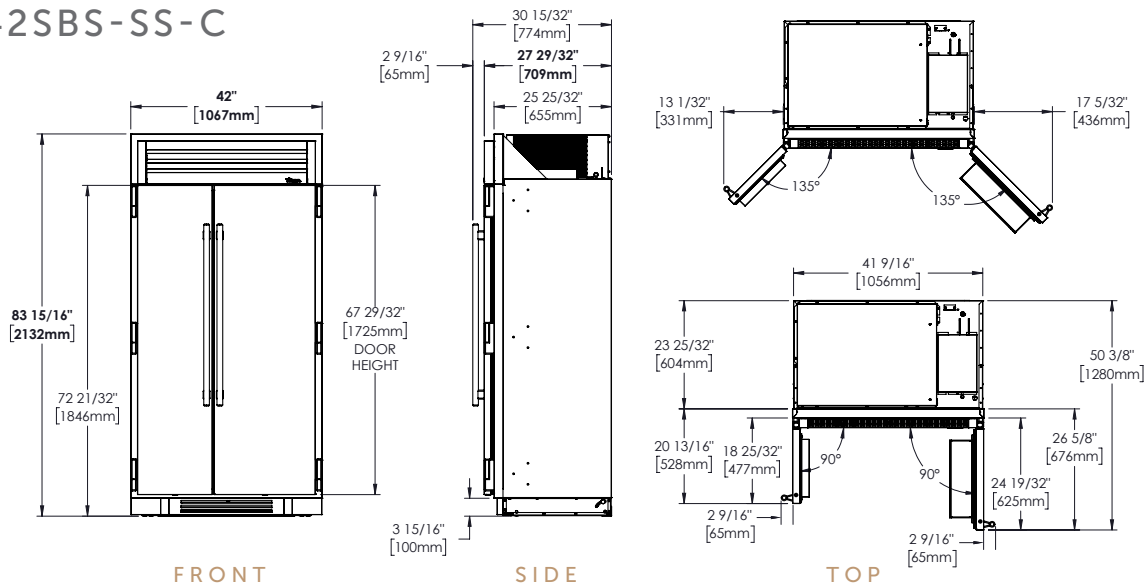

Freezer

- 3 adjustable/removable electro-polished stainless steel wire shelves.
- 1 fixed electro-polished stainless steel wire shelf.
- 3 full-extension, soft-close wire bins.

BUILD YOUR TRUE

Customize your True with a variety of finish and hardware options at true-residential.com/custom.

SPECIFICATIONS

Dimensions (w x h x d)	42" x 84" x 24"
Cutout Dimensions (w x h x d)	
Flush Opening	42¼" x 84¼" x 26"
Standard Opening	41¾" x 84" x 24"
Capacity (cu. ft.) – Refrigerator	15.8
Capacity (cu. ft.) – Freezer	8.8
Temperature Range – Refrigerator	33°F – 42°F
Temperature Range – Freezer	-4°F – 4°F
Water Supply	¼" O.D. braided stainless steel or PEX tubing (¼" O.D. lines and fittings not included). Note: Copper line is not recommended.
Flow Rate (gpm/lpm)	0.5 / 1.89
Operating Pressure psi (kPa)	30 (207) – 100 (689)
Incoming Water Temperature	33 – 100°F (0.6 – 38°C)
Weight (lbs.)	720
Voltage	115/60/1  115/60/1 NEMA-5-15R
Amps	5.2
Annual Energy Consumption (kwh)	562
Refrigerant Type	r600a
Power Cord Length (ft.)	9
Energy Star Rated	Yes

42" SIDE BY SIDE REFRIGERATOR WITH SOLID STAINLESS STEEL DOORS

TR-42SBS-SS-C

OPENING DIMENSIONS

FLUSH OPENING

WIDTH	HEIGHT	DEPTH
42 1/4"	84 1/4"	26"

STANDARD OPENING

WIDTH	HEIGHT	DEPTH
41 3/4"	84"	24"

MODEL OPTIONS