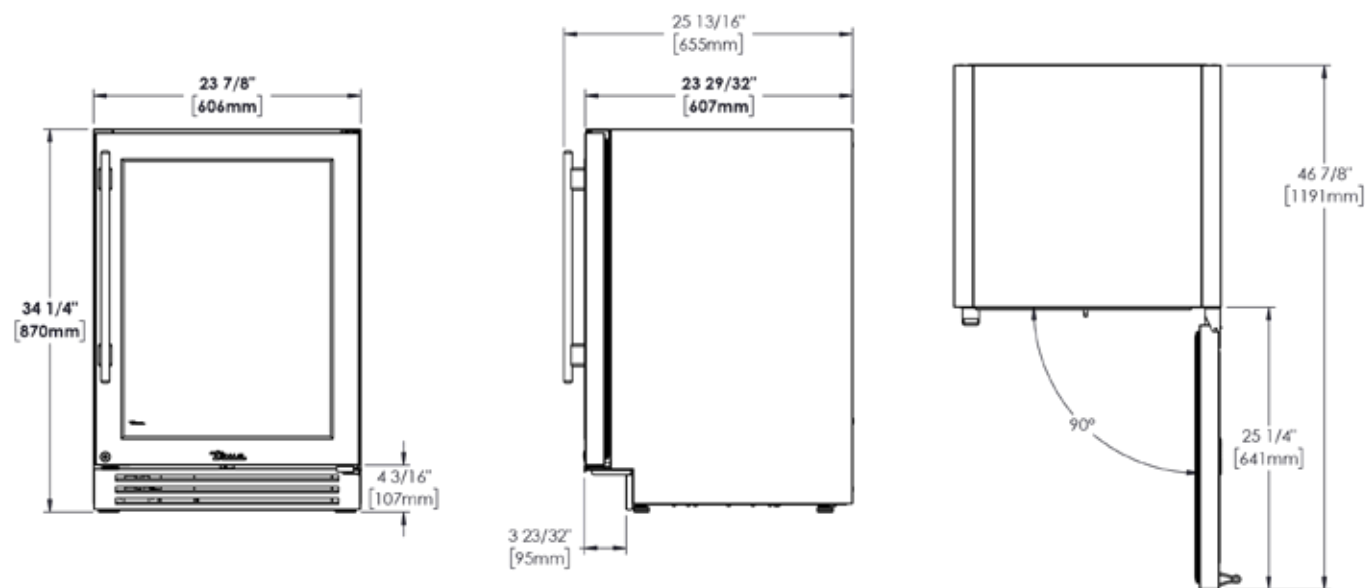

CUSTOM HARDWARE

BRASS	CHROME	COPPER	STAINLESS	PEWTER	GOLD
H01	H02	H03	H04	H05	H08
					

PLAN VIEWS + DIMENSIONS

15 INCH

24 INCH

24" Freezer Drawer / 24" Beverage Dispenser Stainless Solid

24" Beverage Center Stainless Glass