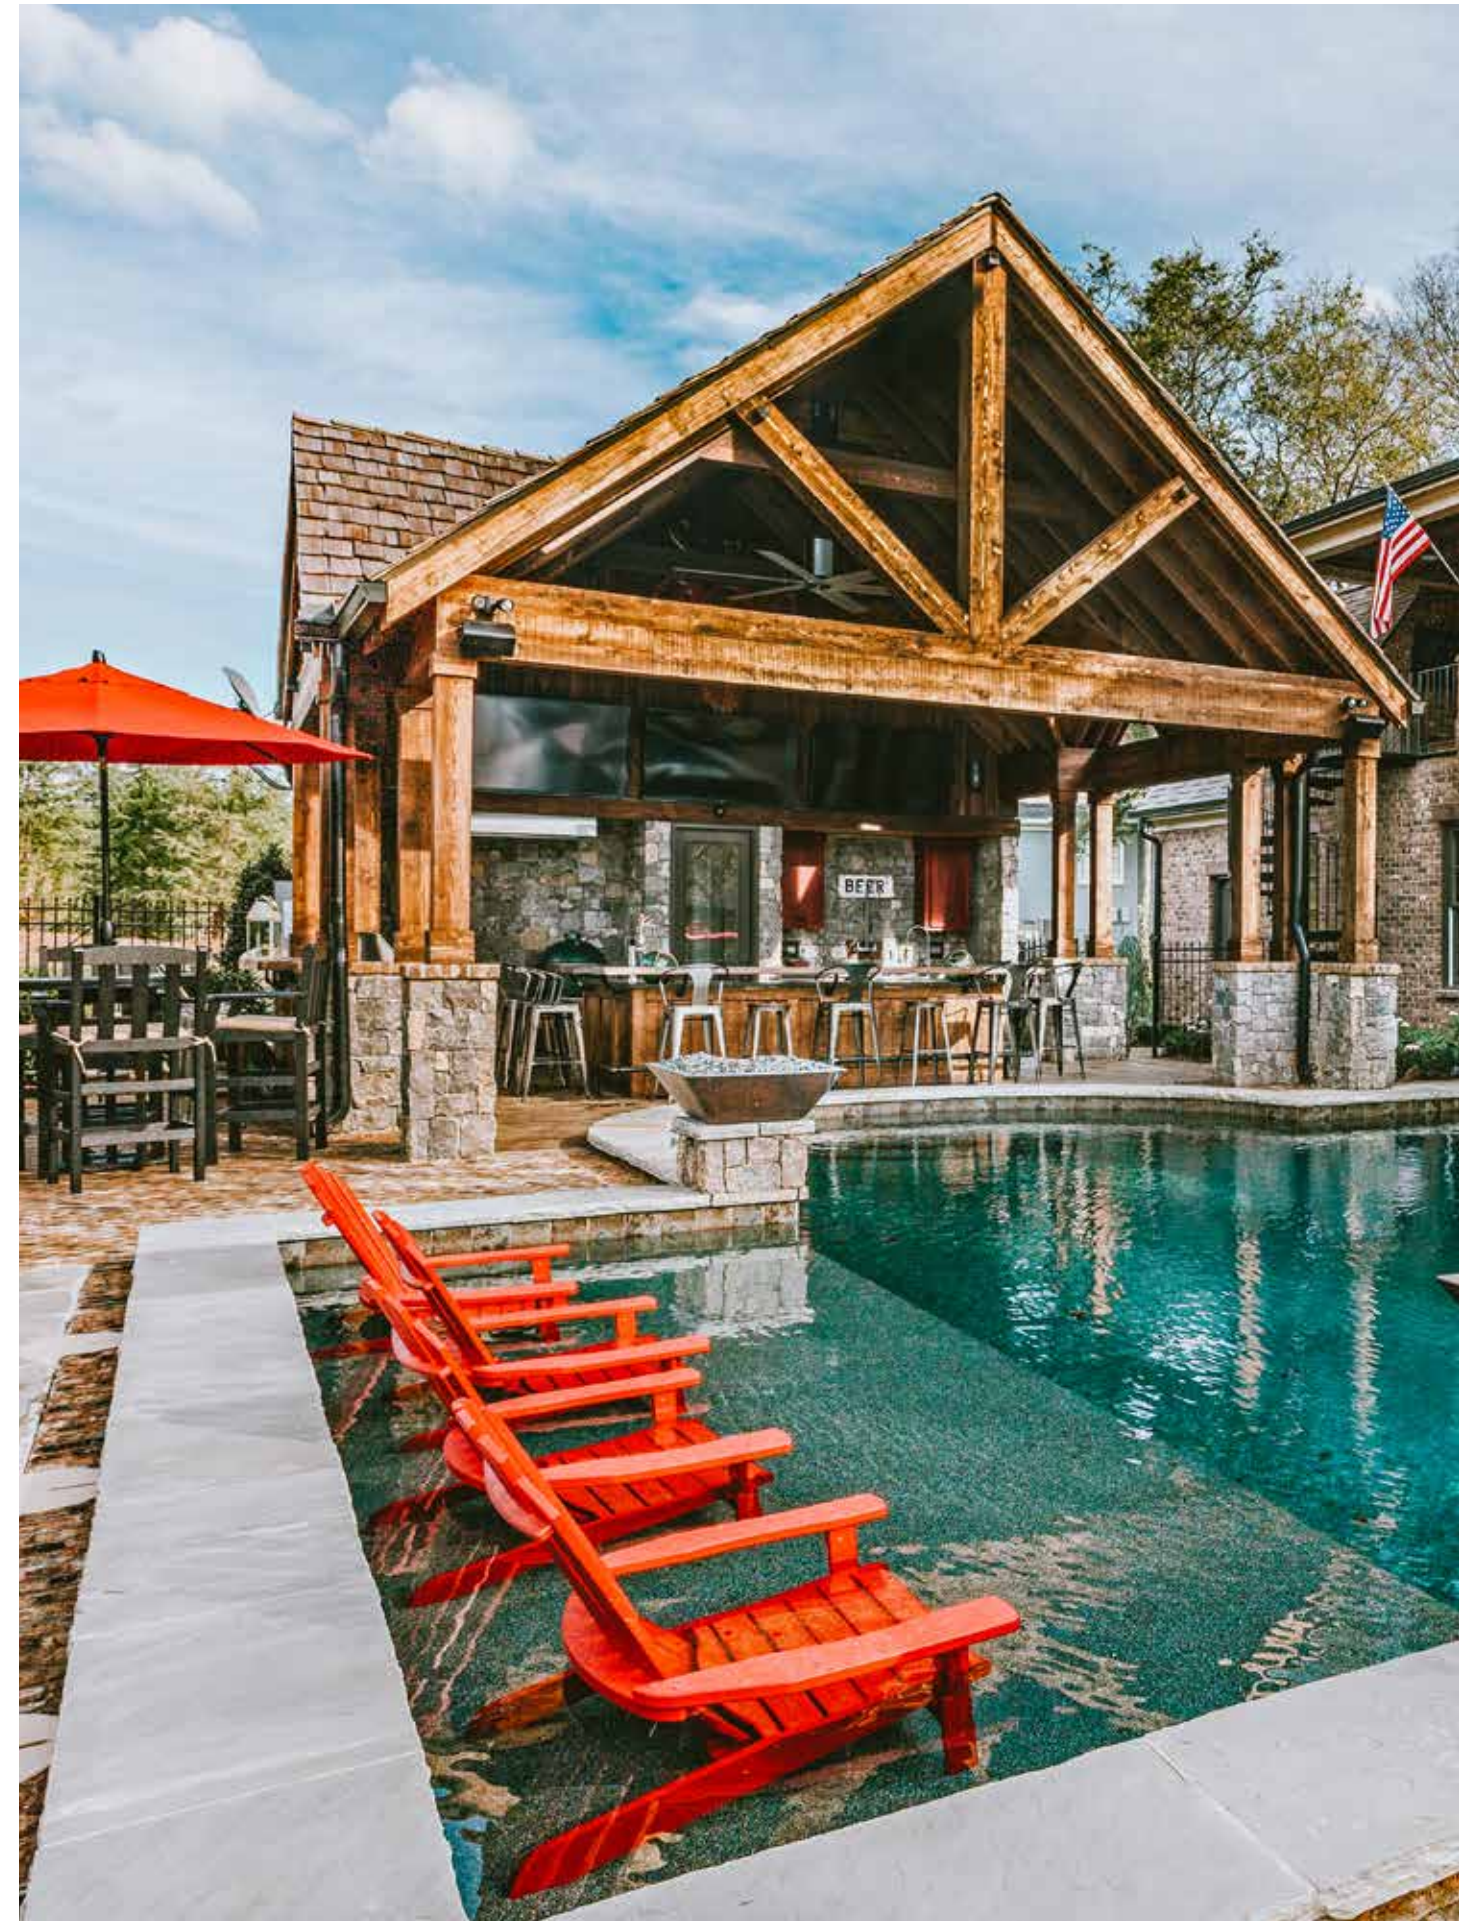

OUTDOOR LIVING ALWAYS ON TAP