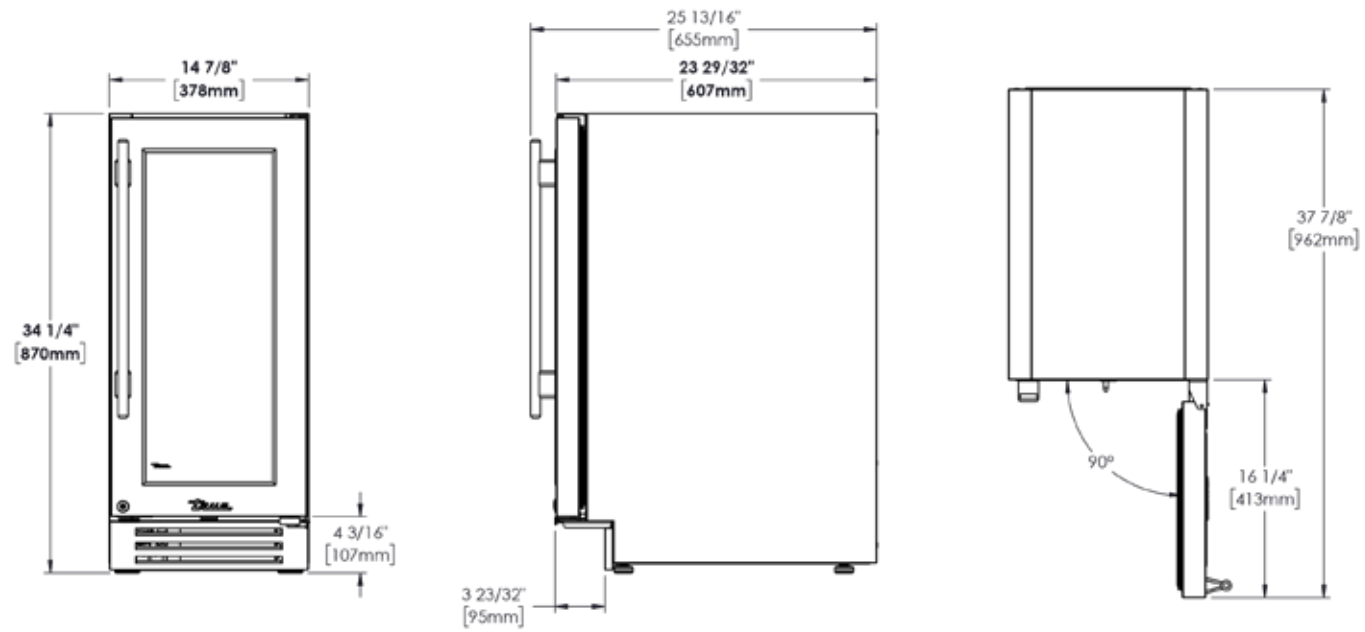

CUSTOM HARDWARE

BRASS	CHROME	COPPER	STAINLESS	PEWTER	GOLD
H01	H02	H03	H04	H05	H08
					

PLAN VIEWS + DIMENSIONS

15 INCH

24 INCH

24" Freezer Drawer / 24" Beverage Dispenser Stainless Solid

24" Beverage Center Stainless Glass