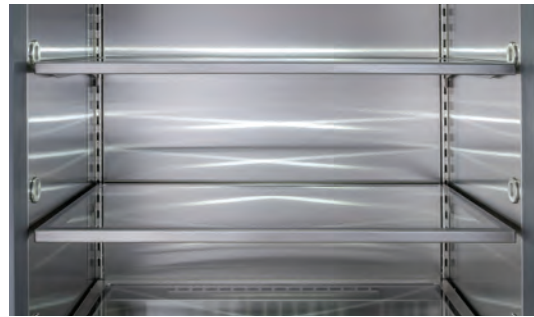

GLASS SHELF

When it comes to preparation and storage, professional chefs understand the necessity of flexibility and control. We met those needs by designing stainless steel encapsulated glass shelves that are both adjustable and removable.